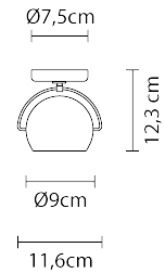

**BELUGA COLOUR**

**D57G1300**

Marc Sadler

**Description**

Wall/ceiling lamp with adjustable transparent crystal diffuser. Polished chrome-plated metal structure.

**Dimensions**

**Voltage**

220-240V

Bulb

**Weight**

Net: 0.88 kg  
Gross: 0.95 kg

**Packaging**

Volume: 0.005 m<sup>3</sup>  
Number of boxes: 1

**Specs**

IP20

**In the same family**