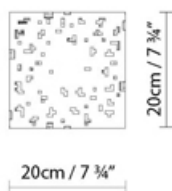

Description:

Range of outdoor lamps with geometric forms, available in three sizes. Made from corten steel or 316L stainless steel.

Materials:

Steel.

Finishes:

Corten or stainless 316L.

Certifications:

IP65

230V

AMS 40

Light source:

Fluo. 26W (E27)

Halo. max. 100W (E27)

Weight :

Net kg.: 25.0

Gross kg: 30.0

Packaging:

N. packages: 1

Volume m3: 0.140

Dimensions cm: 53x53x50

AMS 20

Light source:

Fluo. 18W (E27)

Halo. max. 60W (E27)

Weight :

Net kg.: 6.0

Gross kg: 6.5

Packaging:

N. packages: 1

Volume m3: 0.015

Dimensions cm: 24x24x26

AMS 12