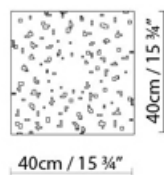

Description:

Range of outdoor lamps with geometric forms, available in three sizes. Made from corten steel or 316L stainless steel.

Materials:

Steel.

Finishes:

Corten or stainless 316L.

Certifications:

IP65

230V

AMS 40

Light source:

Fluo. 26W (E27)

Halo. max. 100W (E27)

Weight :

Net kg.: 25.0

Gross kg: 30.0

Packaging:

N. packages: 1

Volume m3: 0.140

Dimensions cm: 53x53x50

AMS 20

Light source:

Fluo. 18W (E27)

Halo. max. 60W (E27)

Weight :

Net kg.: 6.0

Gross kg: 6.5

Packaging:

N. packages: 1

Volume m3: 0.015

Dimensions cm: 24x24x26