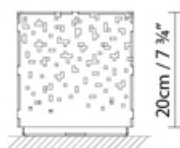

Description:

Range of outdoor lamps with geometric forms, available in three sizes. Made from corten steel or 316L stainless steel.

Materials:

Steel.

Finishes:

Corten or stainless 316L.

Certifications:

IP65

230V

AMS 40

Light source:

Fluo. 26W (E27)

Halo. max. 100W (E27)

Weight :

Net kg.: 25.0

Gross kg: 30.0

Packaging:

N. packages: 1

Volume m3: 0.140

Dimensions cm: 53x53x50

AMS 20

Light source:

Fluo. 18W (E27)

Halo. max. 60W (E27)

Weight :

Net kg.: 6.0

Gross kg: 6.5

Packaging:

N. packages: 1

Volume m3: 0.015

Dimensions cm: 24x24x26

AMS 12