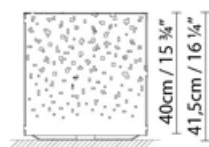

Description:

Range of outdoor lamps with geometric forms, available in three sizes. Made from corten steel or 316L stainless steel.

Materials:

Steel.

Finishes:

Corten or stainless 316L.

Certifications:

IP65

230V

AMS 40

Light source:

Fluo. 26W (E27)

Halo. max. 100W (E27)

Weight :

Net kg.: 25.0

Gross kg: 30.0

Packaging:

N. packages: 1

Volume m3: 0.140

Dimensions cm: 53x53x50

AMS 20

Light source:

Fluo. 18W (E27)

Halo. max. 60W (E27)