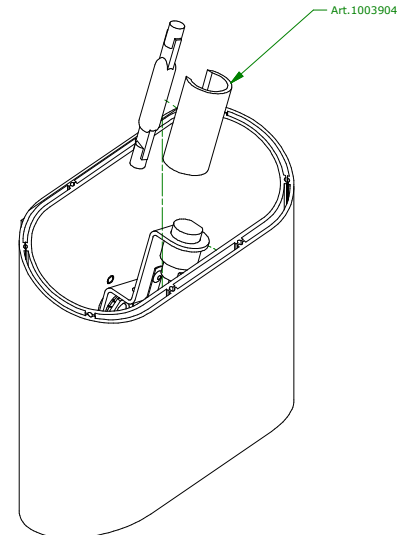

Trapz R7s

125920xx

Lamptype : QT-DE max. 150W

Fitting : R7s

1

2 screws: max. Ø4.5

2

3

4

Art. 1003904