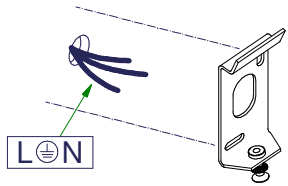

Trapz R7s

125920xx

Lamptype : QT-DE max. 150W

Fitting : R7s

1

2 screws: max. Ø4.5