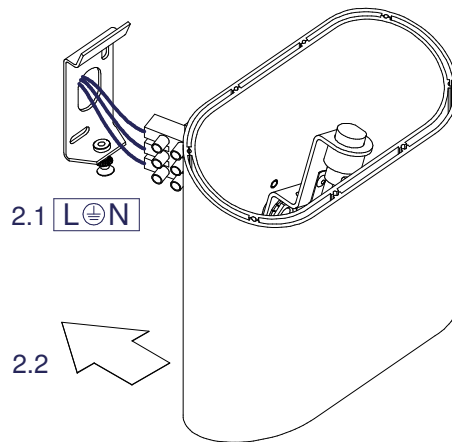

Trapz R7s

125920xx

Lamptype : QT-DE max. 150W

Fitting : R7s

1

2 screws: max. Ø4.5

2

3

4

Art. 1003904