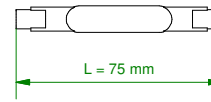

Trapz R7s

125920xx

Lamptype : QT-DE max. 150W

Fitting : R7s

1

2 screws: max. Ø4.5

2

3

4

Art. 1003904