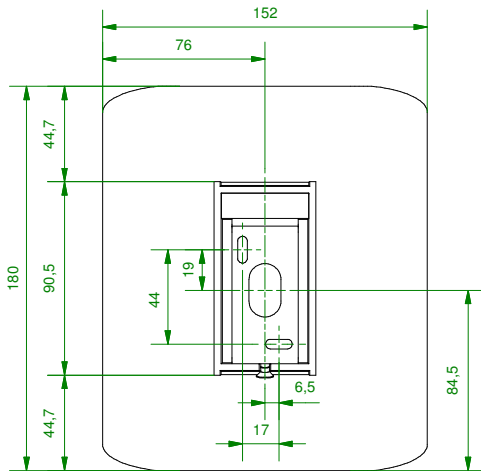

Trapz R7s

125920xx

Lamptype : QT-DE max. 150W

Fitting : R7s

1

2 screws: max. Ø4.5