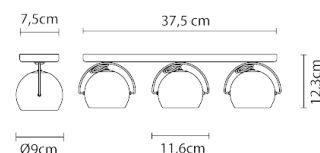

BELUGA WHITE

D57G3101

Marc Sadler

Description

Wall/ceiling lamp with polished chrome-plated structure. Adjustable polished white blown glass diffusers.

Dimensions

Voltage

220-240V

Weight

Net: 0.93 kg
Gross: 0.93 kg

Packaging

Volume: 0.014 m³
Number of boxes: 1

Specs

IP20

Material

Glass - Metal