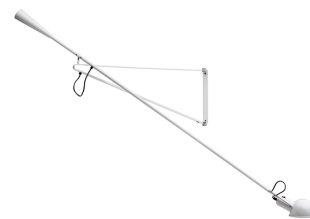

FLOS

265

Mounting : Wall
Lamps description : 1 x MAX 75W E27 IAA/W
Environment : Indoor
Finish : White, Grey, Black
Technical description : Wall lamp providing direct light. Painted steel adjustable arm and reflector. Chrome-plated brass reflector support. Cast iron tapered counterweight. Painted steel wall fixture.

ELECTRICAL

Emergency : Without
Voltage (V) : 220/240

PHYSICAL

Supply : Power cord
Cord length(mm) : 2030
Construction material : Steel
Weight (kg) : 6

265
designed by Paolo Rizzatto
Wall lamp providing direct light

● A0300009 White
● A0300020 Grey
● A0300030 Black