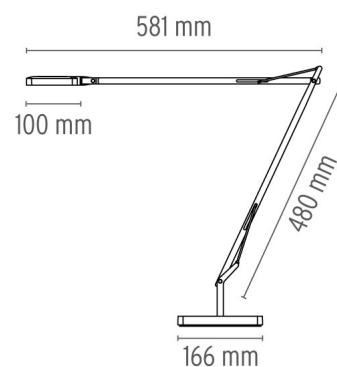

## PHYSICAL

<b>Supply</b>	Power cord
<b>Cord length (mm)</b>	1800
<b>Construction material</b>	Aluminum
<b>Weight (kg)</b>	4.8

## DIMENSIONS

### DIMENSIONS