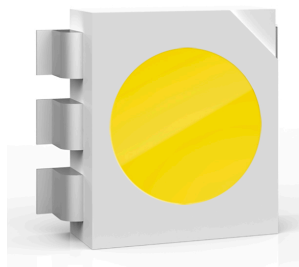

Kelvin LED Base . Lamps

TOP LED 1W Special Base

Lamp wattage:

1 W

Lamp category:

LED

Socket:

Special base

Lamp type:

LED