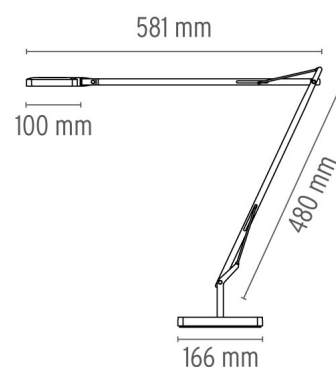

## KELVIN LED BASE

<b>Mounting</b>	Base
<b>Lamps description</b>	30 TOP LED 3000K 325 lm total - CRI 95 7,5W - Green Mode
<b>Environment</b>	Indoor
<b>Finish</b>	Anthracite, White, Chrome, Black

**Technical description** Adjustable table lamp providing direct lighting, with double pantograph arm and adjustable head. Fused aluminum alloy body. Die-cast aluminum outer head, with injection-molded methacrylate diffuser. BASE external cover in ABS. Extruded aluminum alloy square tube (12x12mm) structure, machined mechanically, so that it houses a stainless steel load-compensation spring and injection-molded acetal resin sliding blocks. 3 mm diameter wire outer tie rods. Available in white, anthracite, black or chrome finishes. The ON/OFF switch is electronic with optical mechanism located in the head. Two possibilities to choose: - PERSONAL MODE (orange switch) Dimm the light intensity you like. - GREEN MODE (green switch) Now Kelvin LED becomes Green, saving even more energy thanks to his automatic compensation of the ambience light.

## PHYSICAL

<b>Supply</b>	Power cord
<b>Cord length (mm)</b>	1800
<b>Construction material</b>	Aluminum
<b>Weight (kg)</b>	4.8

## DIMENSIONS

### DIMENSIONS